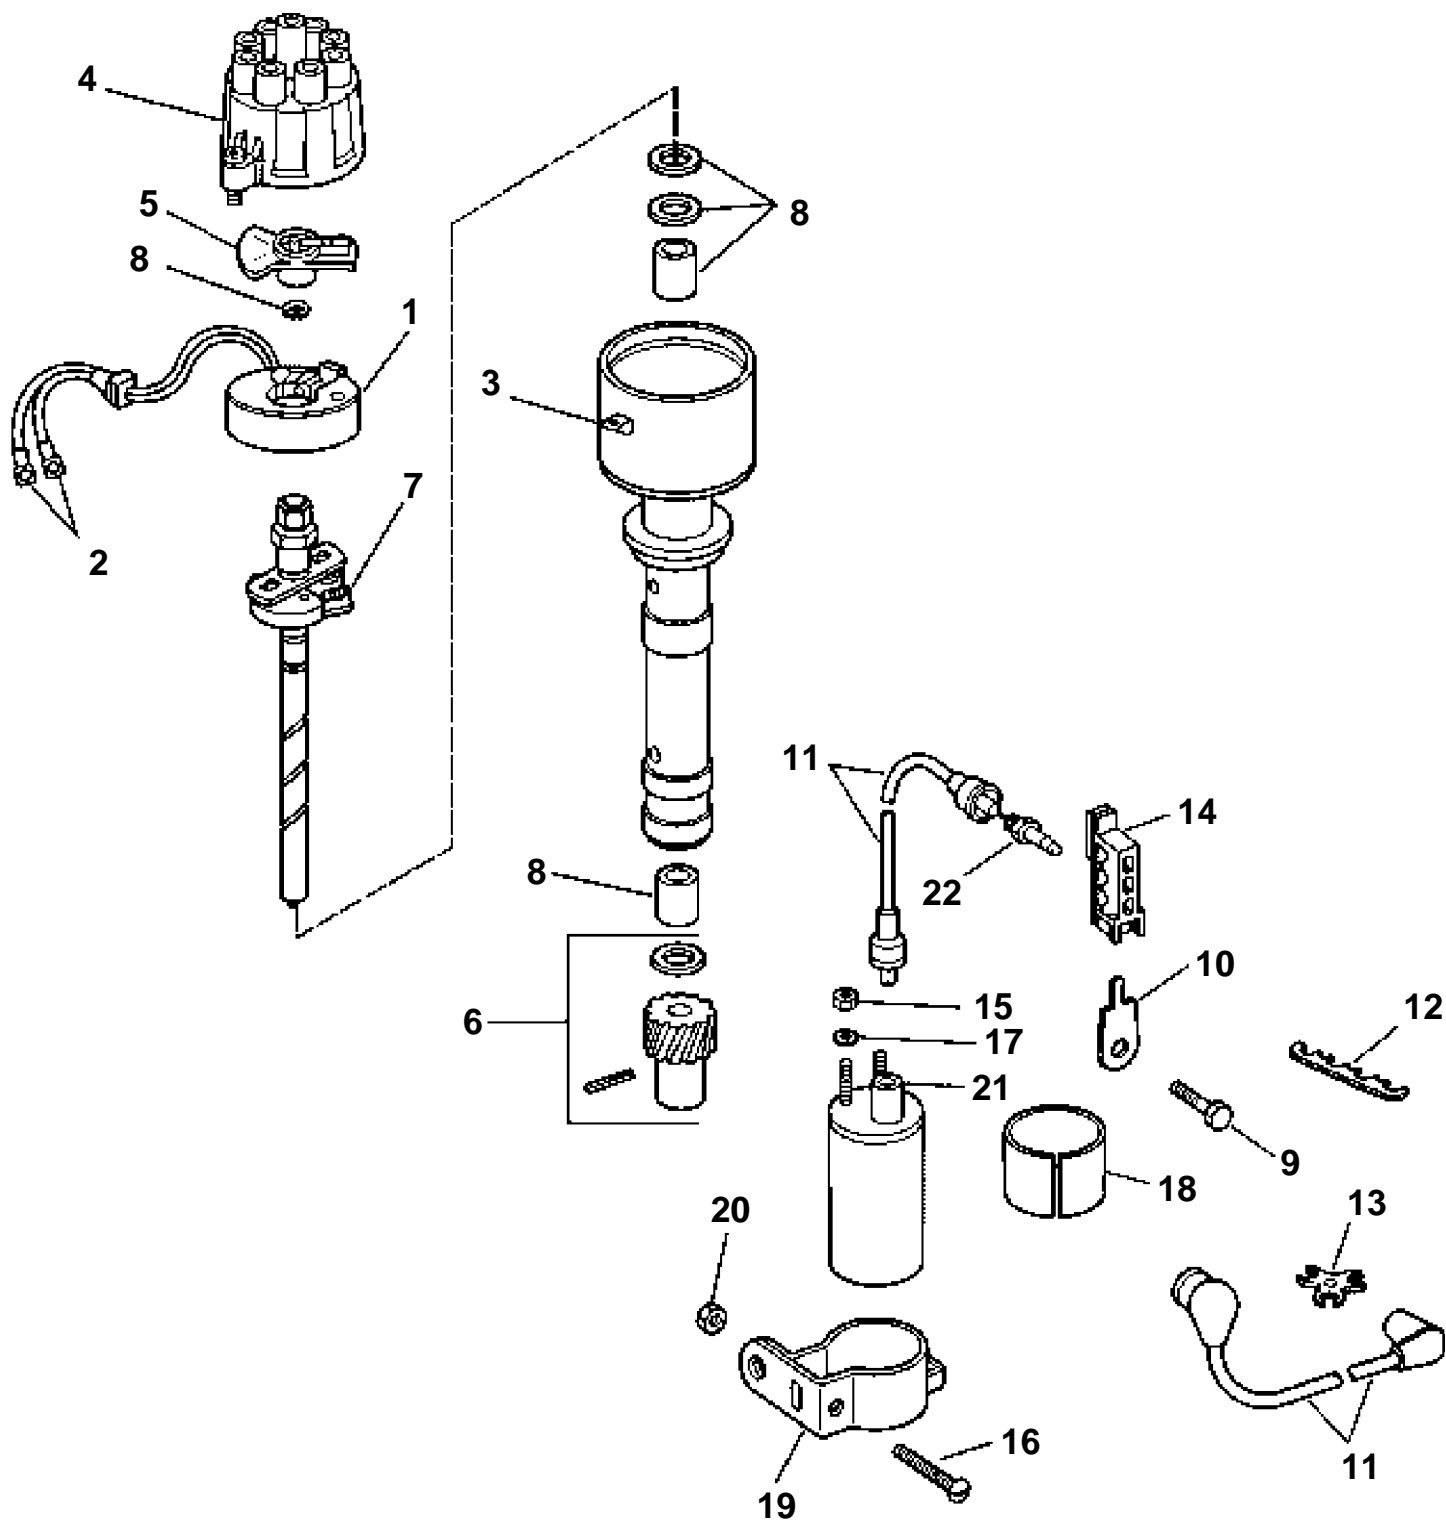

# DISTRIBUTOR AND IGNITION COIL, GL/GS

Gr71906

# DISTRIBUTOR AND IGNITION COIL, GL/GS

REF	PART NO.	QTY	DESCRIPTION	NOTES
	3854043	1	Distributor	
1	3854077	1	· Sender	
2	3852035	1	· · Cable terminal, Coil	
3	3853812	1	· Bracket	
4	3853815	1	· Cover	
5	3853801	1	· Rotor	
6	3853888	1	· Gear set, Distributor	
7	3853858	1	· Spring kit	
8	3853795	1	· Bearing	
9	3853557	1	Screw, Retainer, stbd, rear	
10	3856052	2	Bracket, Lead retainer	90° bendout; not shown
	3852162	1	Washer, Spacer, lead retainer bracket	Rear, stbd
11	3857166	1	Ignition cable kit	
12	3852491	2	· Retainer, 4-wire ignition leads	
13	3852492	2	· Retainer, 3-wire ignition leads	
14	3852619	3	Retainer, Ignition leads	Port & stbd
15	3852064	2	Nut, Coil terminal	
16	3852126	1	Screw, Ignition coil clamp	
17	3852001	2	Lock washer, Coil terminal	
18	3853236	1	Spacer, Ignition coil	
19	3852218	1	Clamp, Ignition coil to engine	
20	3852079	1	Nut, Coil clamp	
21	3852217	1	Ignition coil	
22	3851857	2	Spark plug kit, 4 pack	
	3851858	1	Spark plug kit, 24 pack	
	3810233	1	Set	